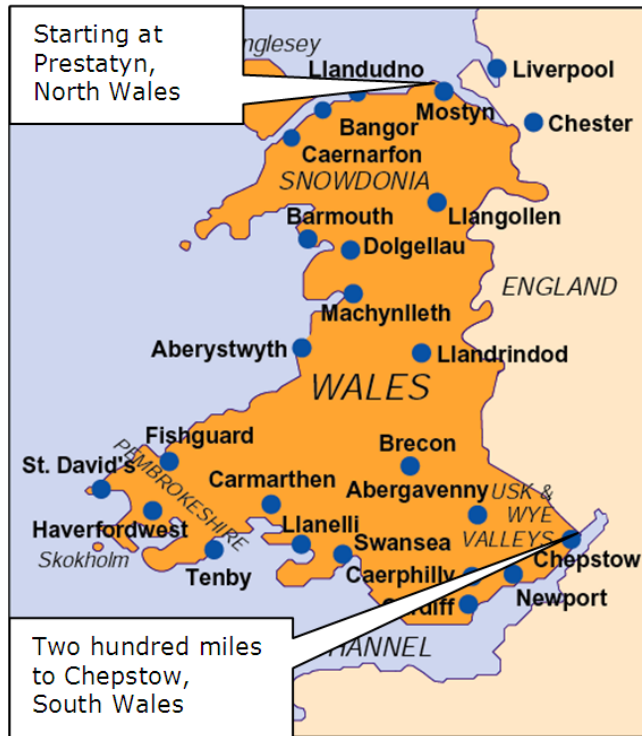

# Offa's Bikers Dee to Wye of Wales

The Offas' Bikers from Shirenewton & Mynyddbach will be cycling the ~200 miles from North to South Wales following the Offa's Dyke footpath as closely as possible in an effort to raise £8,000 towards the Shirenewton Church Extension Appeal.

Our Offa's Dyke ride begins in Prestatyn on the North Wales coast at the mouth of the river Dee, and ends two hundred miles (and some serious, painful hills) to the south in Chepstow, on the Severn Estuary. The route will take us across The Clwydian Range to Llangollen, through Clun Forest, to the Black Mountains and eventually (!) home along the Wye Valley.

# Offa's Bikers Dee to Wye of Wales