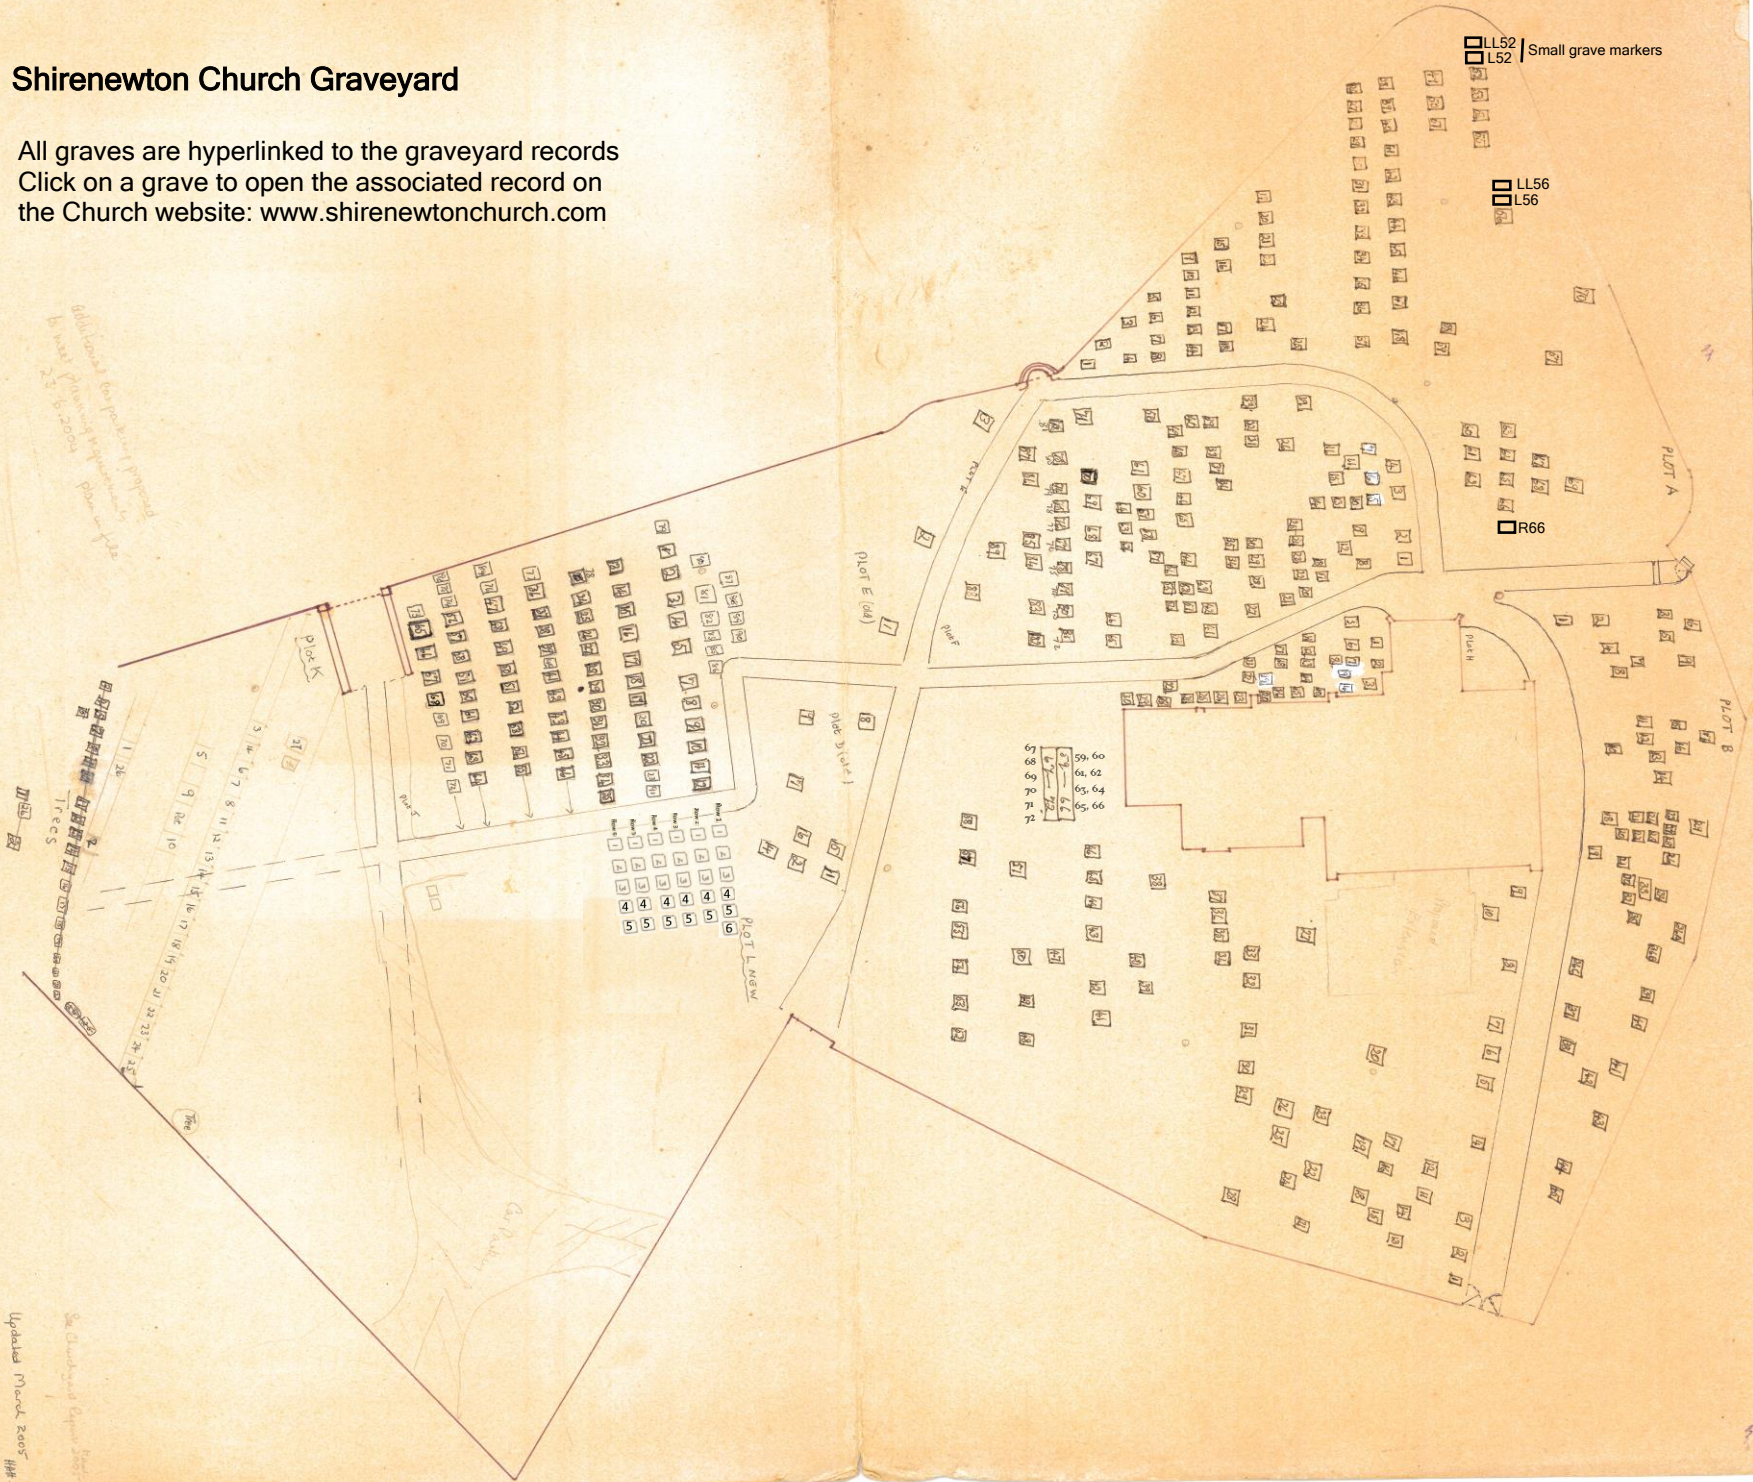

# Shirenewton Church Graveyard

All graves are hyperlinked to the graveyard records  
Click on a grave to open the associated record on  
the Church website: [www.shirenewtonchurch.com](http://www.shirenewtonchurch.com)

Updated March 2005  
See Churchyard Signs 2005